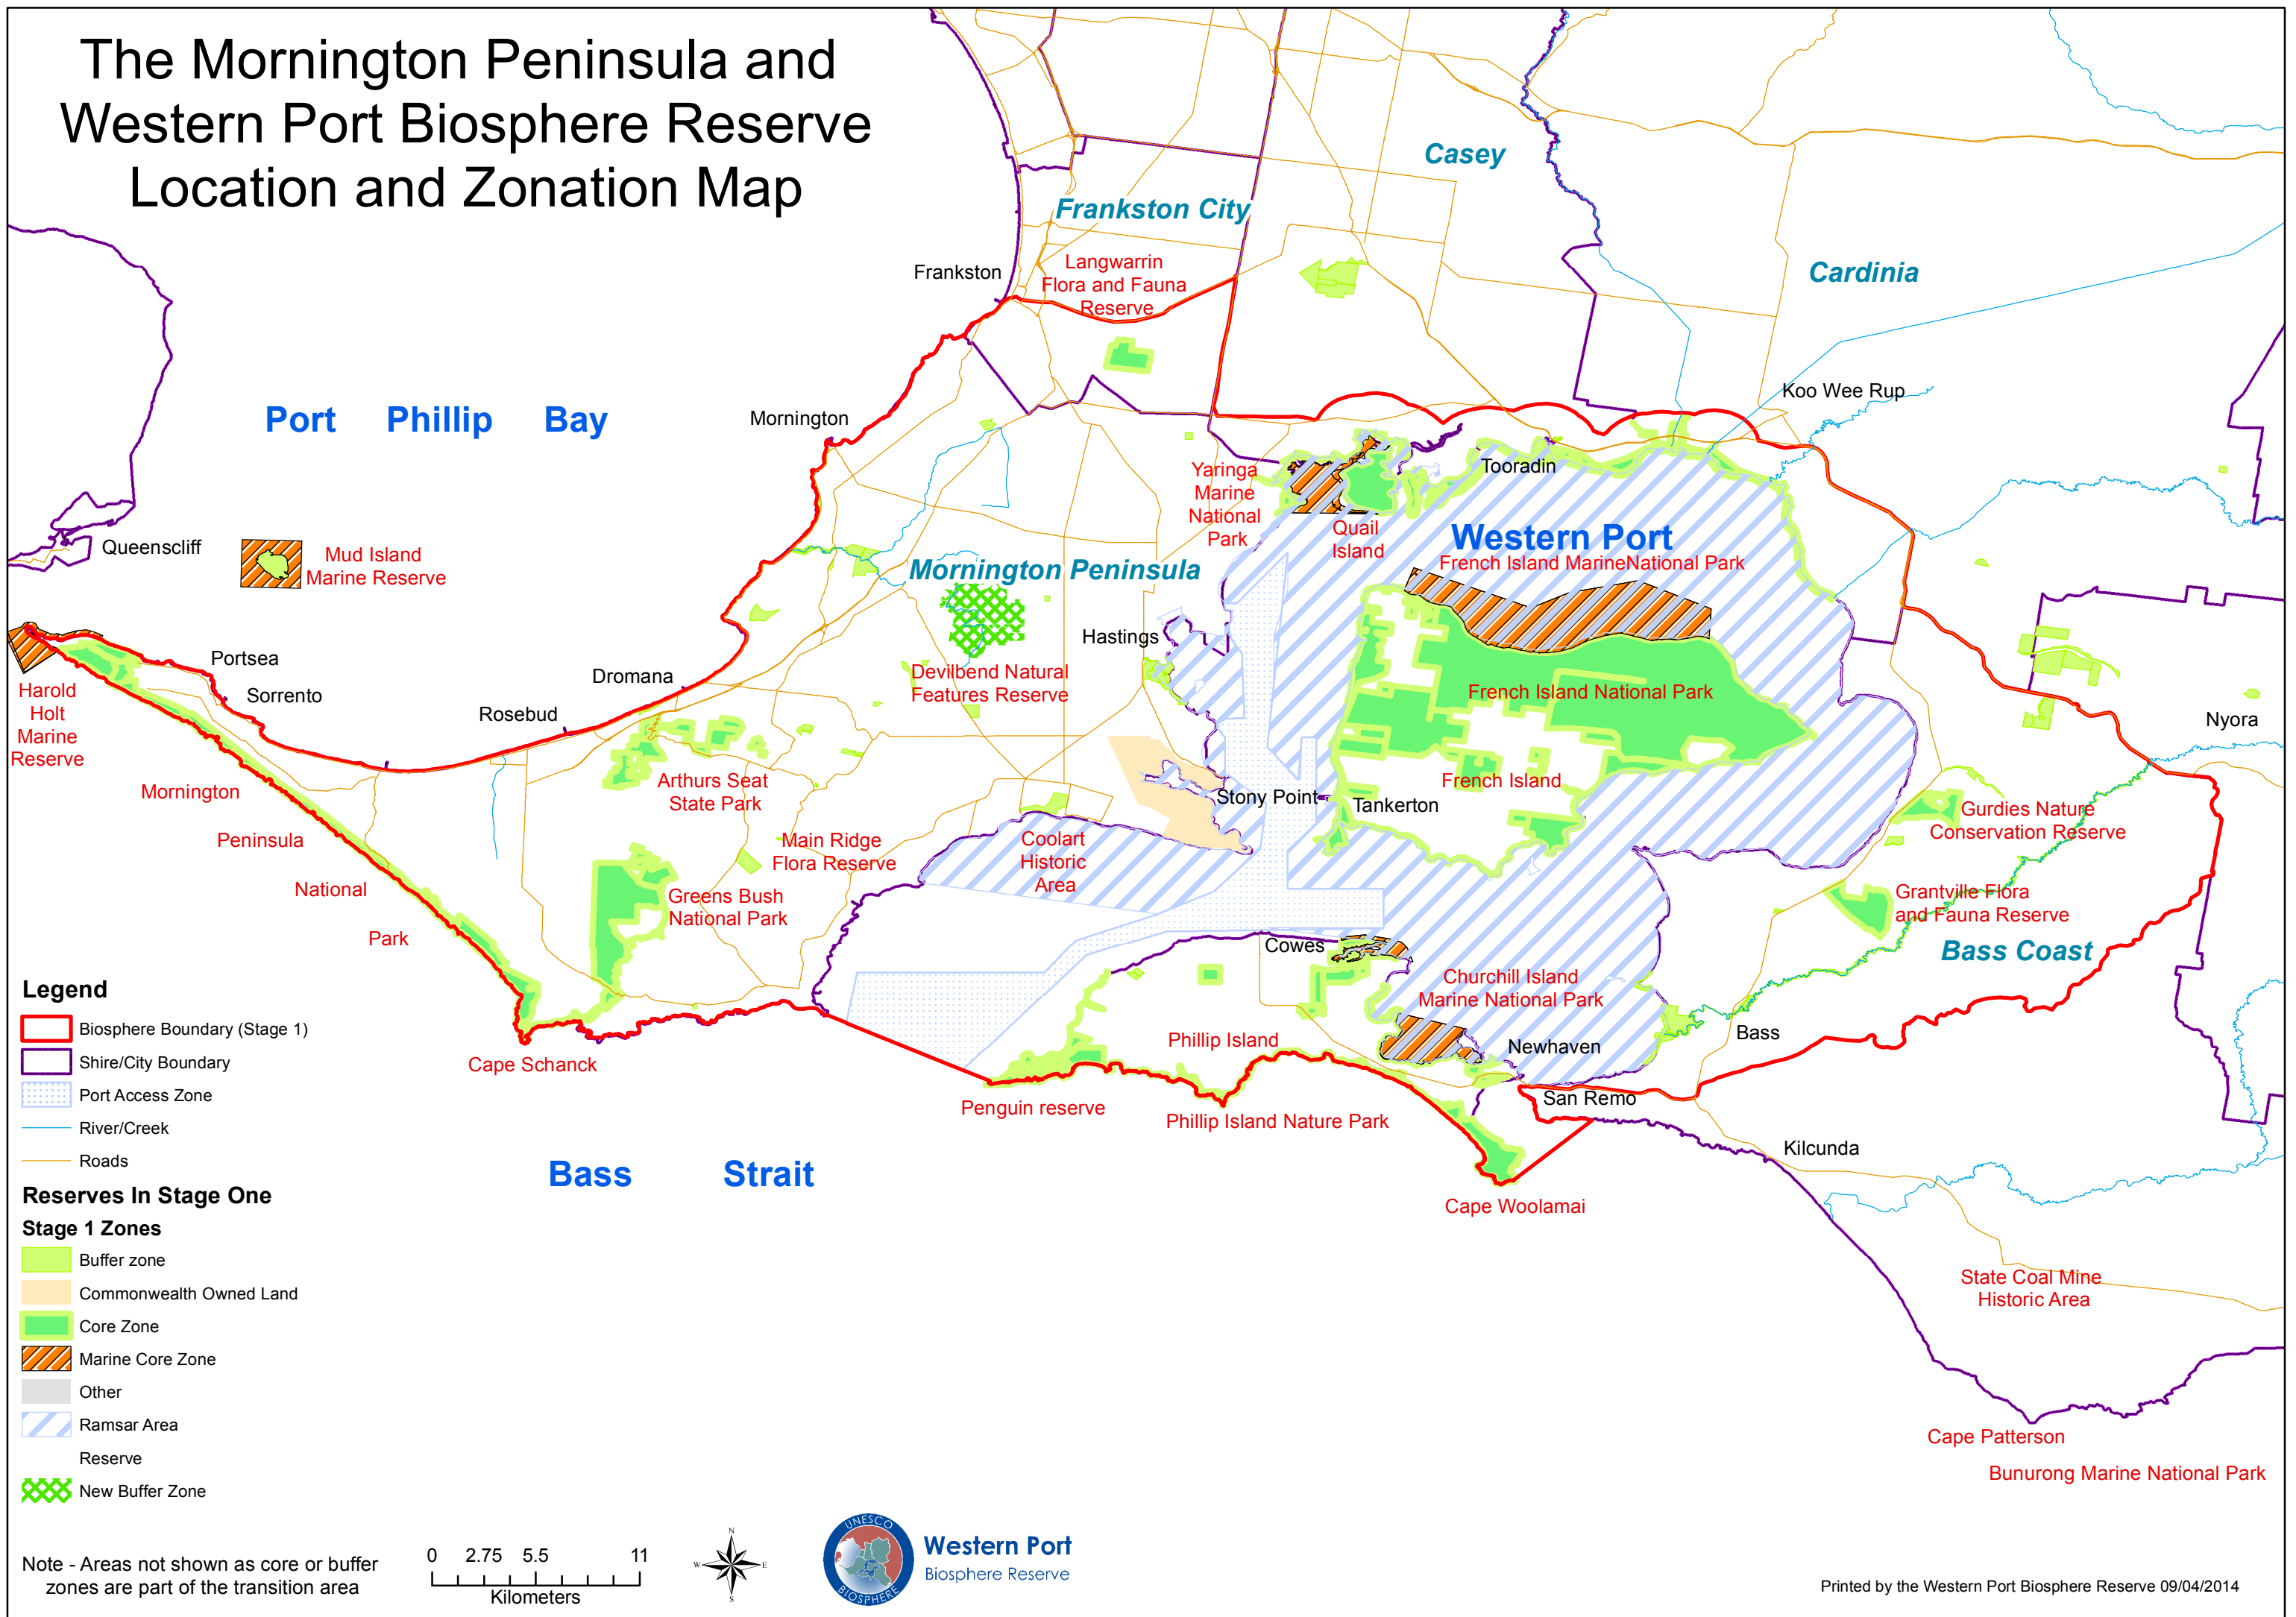

The Mornington Peninsula and Western Port Biosphere Reserve Location and Zonation Map

- Legend**
- Biosphere Boundary (Stage 1)
 - Shire/City Boundary
 - Port Access Zone
 - River/Creek
 - Roads
- Reserves In Stage One**
- Stage 1 Zones**
- Buffer zone
 - Commonwealth Owned Land
 - Core Zone
 - Marine Core Zone
 - Other
 - Ramsar Area
 - Reserve
 - New Buffer Zone

Note - Areas not shown as core or buffer zones are part of the transition area